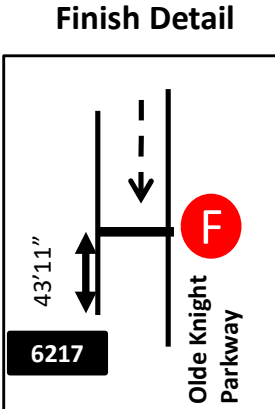

Elevation  
 Start: 246ft  
 Finish: 268ft  
 Lower: 220ft  
 Highest: 268ft

# Mustang Mingle & Jingle 5k

Columbia SC 29209

Measured by: Selwyn Blake

[gstrictlyrunnin@sc.rr.com](mailto:gstrictlyrunnin@sc.rr.com)

803-799-iRun(4786)

Measured Date: 11/24/2024

Designed by : Jennifer Lybrand

- NOTES & RESTRICTIONS**
1. Not to Scale
  2. Not all cross streets are illustrated
  3. Except where otherwise noted course has been measured on the shortest possible route using full width of the road to within 12" of curbs and other defined edges.
  4. Cone = ▲
  5. Finish Line = - - ->
  6. Cross over the same path = <- . - ->

- List of Measured Points**
- Start: E side, 2'9" N of 610 Galway Lane Mailbox
  - 1 mile: S side, 24'1" E of 6305 Queens Way Drive Mailbox
  - 2 mile: N side, 8'7" W of 6411 Merrill Rd Front Door
  - 3 mile: S side, 60'10" E of Pole# 575483, Olde Knight Parkway
  - Finish: E side, 43'11" N of 6217 Olde Knight Parkway Front Door