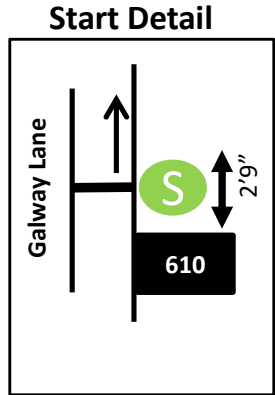

Elevation  
 Start: 246ft  
 Finish: 268ft  
 Lower: 220ft  
 Highest: 268ft

# Mustang Mingle & Jingle 5k

Columbia SC 29209

Measured by: Selwyn Blake

[gstrictlyrunnin@sc.rr.com](mailto:gstrictlyrunnin@sc.rr.com)

803-799-iRun(4786)

Measured Date: 11/24/2024

Designed by : Jennifer Lybrand

- NOTES & RESTRICTIONS**
1. Not to Scale
  2. Not all cross streets are illustrated
  3. Except where otherwise noted course has been measured on the shortest possible route using full width of the road to within 12" of curbs and other defined edges.
  4. Cone = ▲
  5. Finish Line = - - ->
  6. Cross over the same path = <- . - ->

- List of Measured Points**
- Start: E side, 2'9" N of 610 Galway Lane Mailbox
  - 1 mile: S side, 24'1" E of 6305 Queens Way Drive Mailbox
  - 2 mile: N side, 8'7" W of 6411 Merrill Rd Front Door
  - 3 mile: S side, 60'10" E of Pole# 575483, Olde Knight Parkway
  - Finish: E side, 43'11" N of 6217 Olde Knight Parkway Front Door