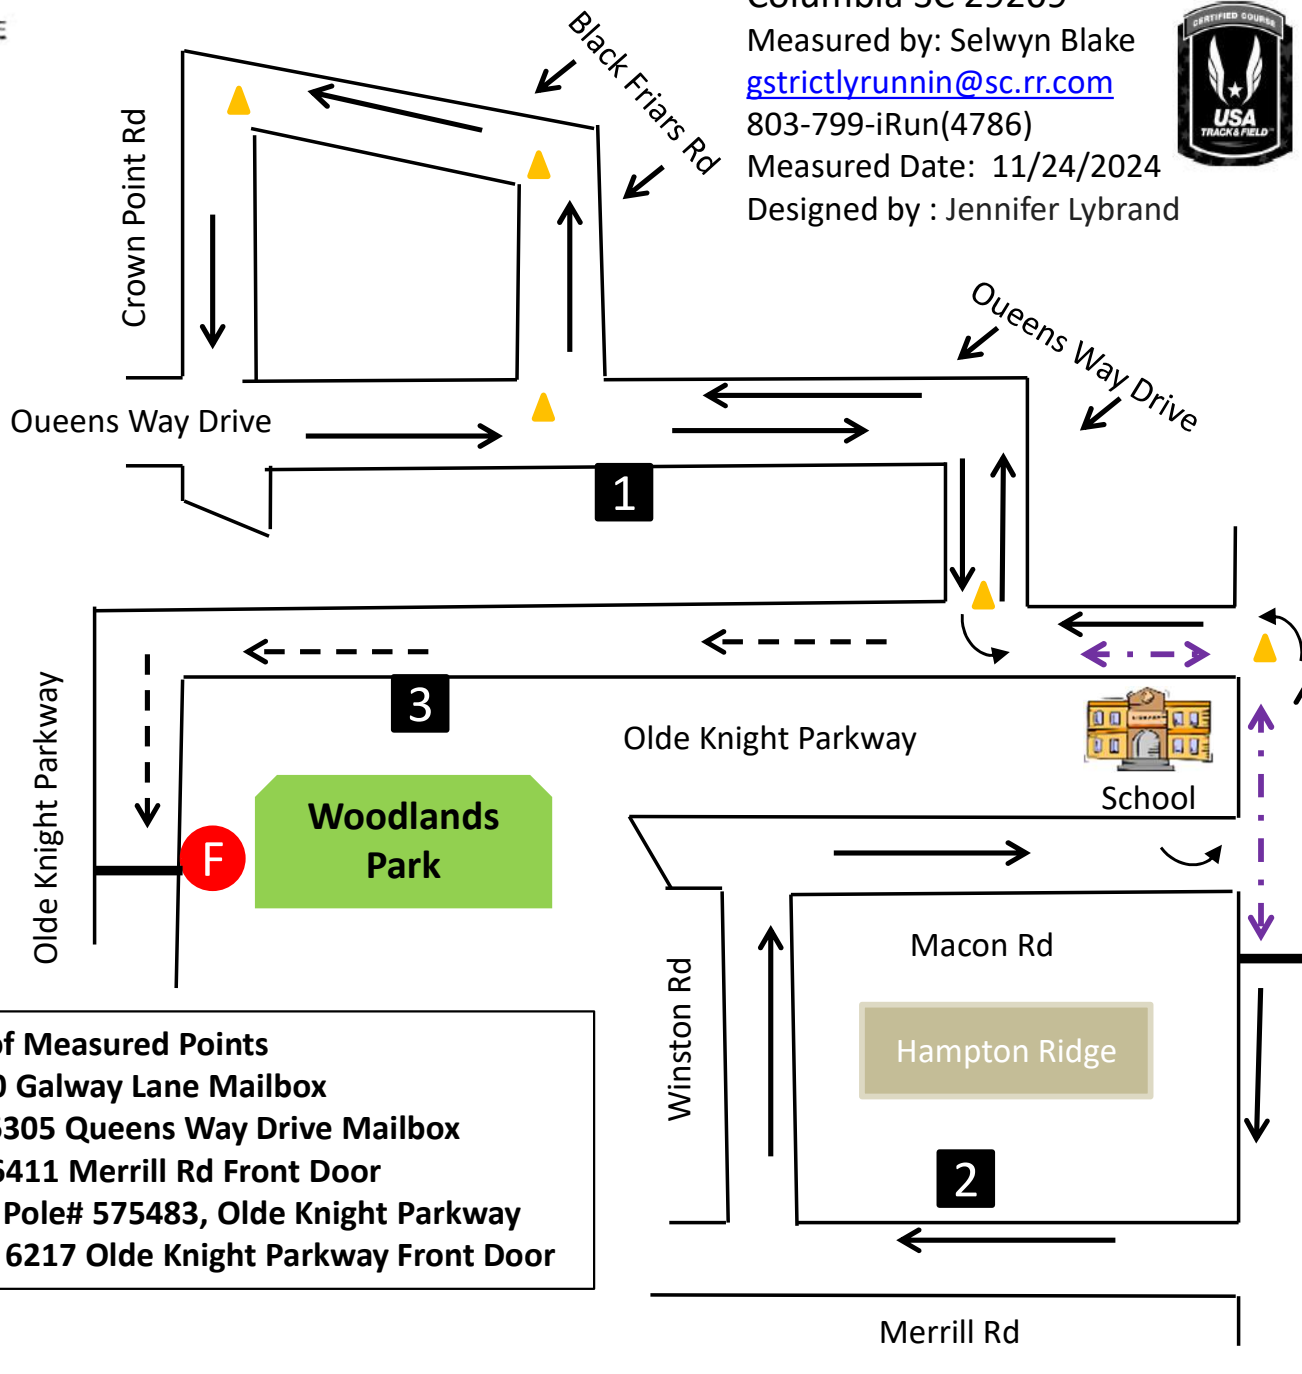

Elevation  
 Start: 246ft  
 Finish: 268ft  
 Lower: 220ft  
 Highest: 268ft

# Mustang Mingle & Jingle 5k

Columbia SC 29209

Measured by: Selwyn Blake

[gstrictlyrunnin@sc.rr.com](mailto:gstrictlyrunnin@sc.rr.com)

803-799-iRun(4786)

Measured Date: 11/24/2024

Designed by : Jennifer Lybrand

- NOTES & RESTRICTIONS**
1. Not to Scale
  2. Not all cross streets are illustrated
  3. Except where otherwise noted course has been measured on the shortest possible route using full width of the road to within 12" of curbs and other defined edges.
  4. Cone = ▲
  5. Finish Line = - - ->
  6. Cross over the same path = <- . - ->

- List of Measured Points**
- Start: E side, 2'9" N of 610 Galway Lane Mailbox
  - 1 mile: S side, 24'1" E of 6305 Queens Way Drive Mailbox
  - 2 mile: N side, 8'7" W of 6411 Merrill Rd Front Door
  - 3 mile: S side, 60'10" E of Pole# 575483, Olde Knight Parkway
  - Finish: E side, 43'11" N of 6217 Olde Knight Parkway Front Door