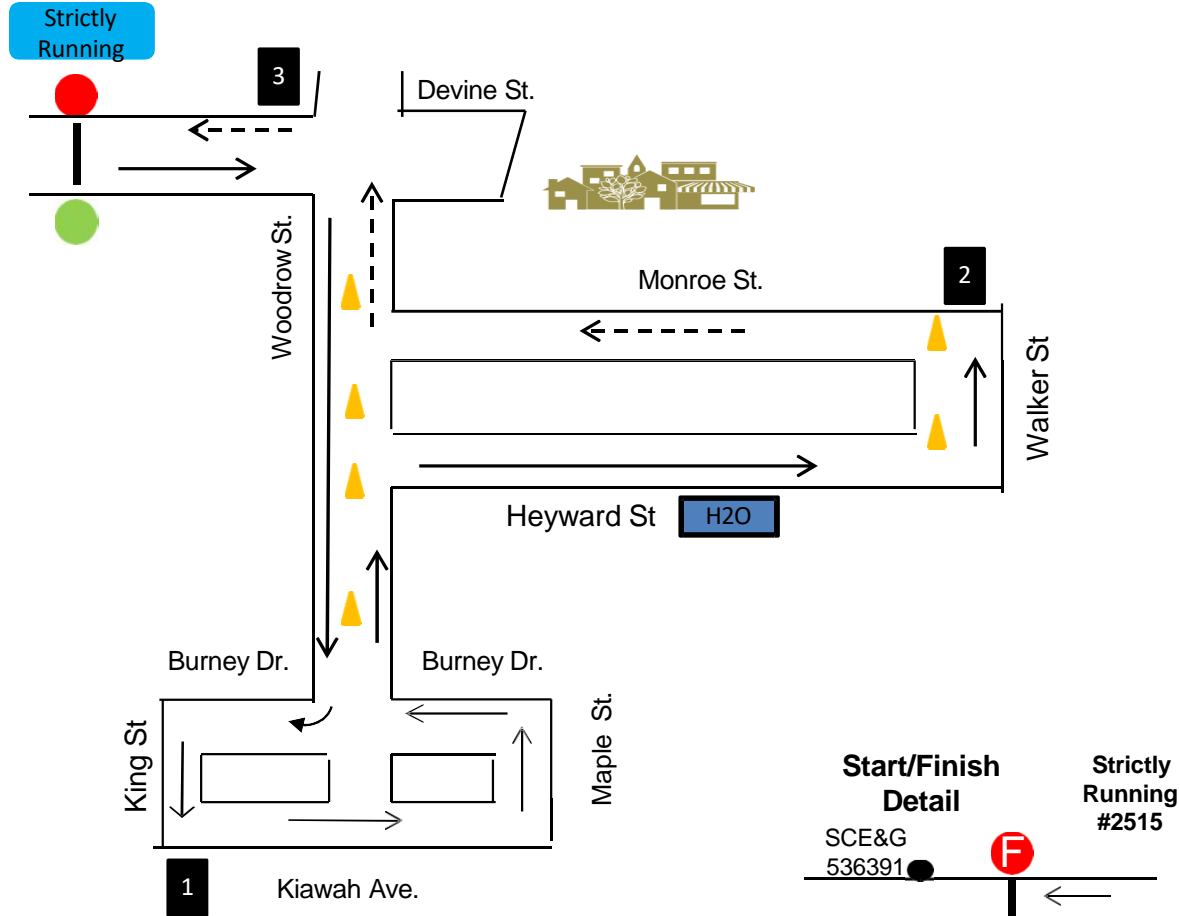

Lindsey's Fearless 5k
Measured by: TBD
Measured Date:

Elevation
Start: 260ft
Finish: 276ft
Highest: 305ft
Lowest: 276ft

NOTES & RESTRICTIONS

1. Not to Scale
2. Not all cross streets are illustrated
3. Except where otherwise noted course has been measured on the shortest possible route using full width of the road to within 12" of curbs and other defined edges.
4. Water =
5. Cone =
6. Going to the Finish Line =