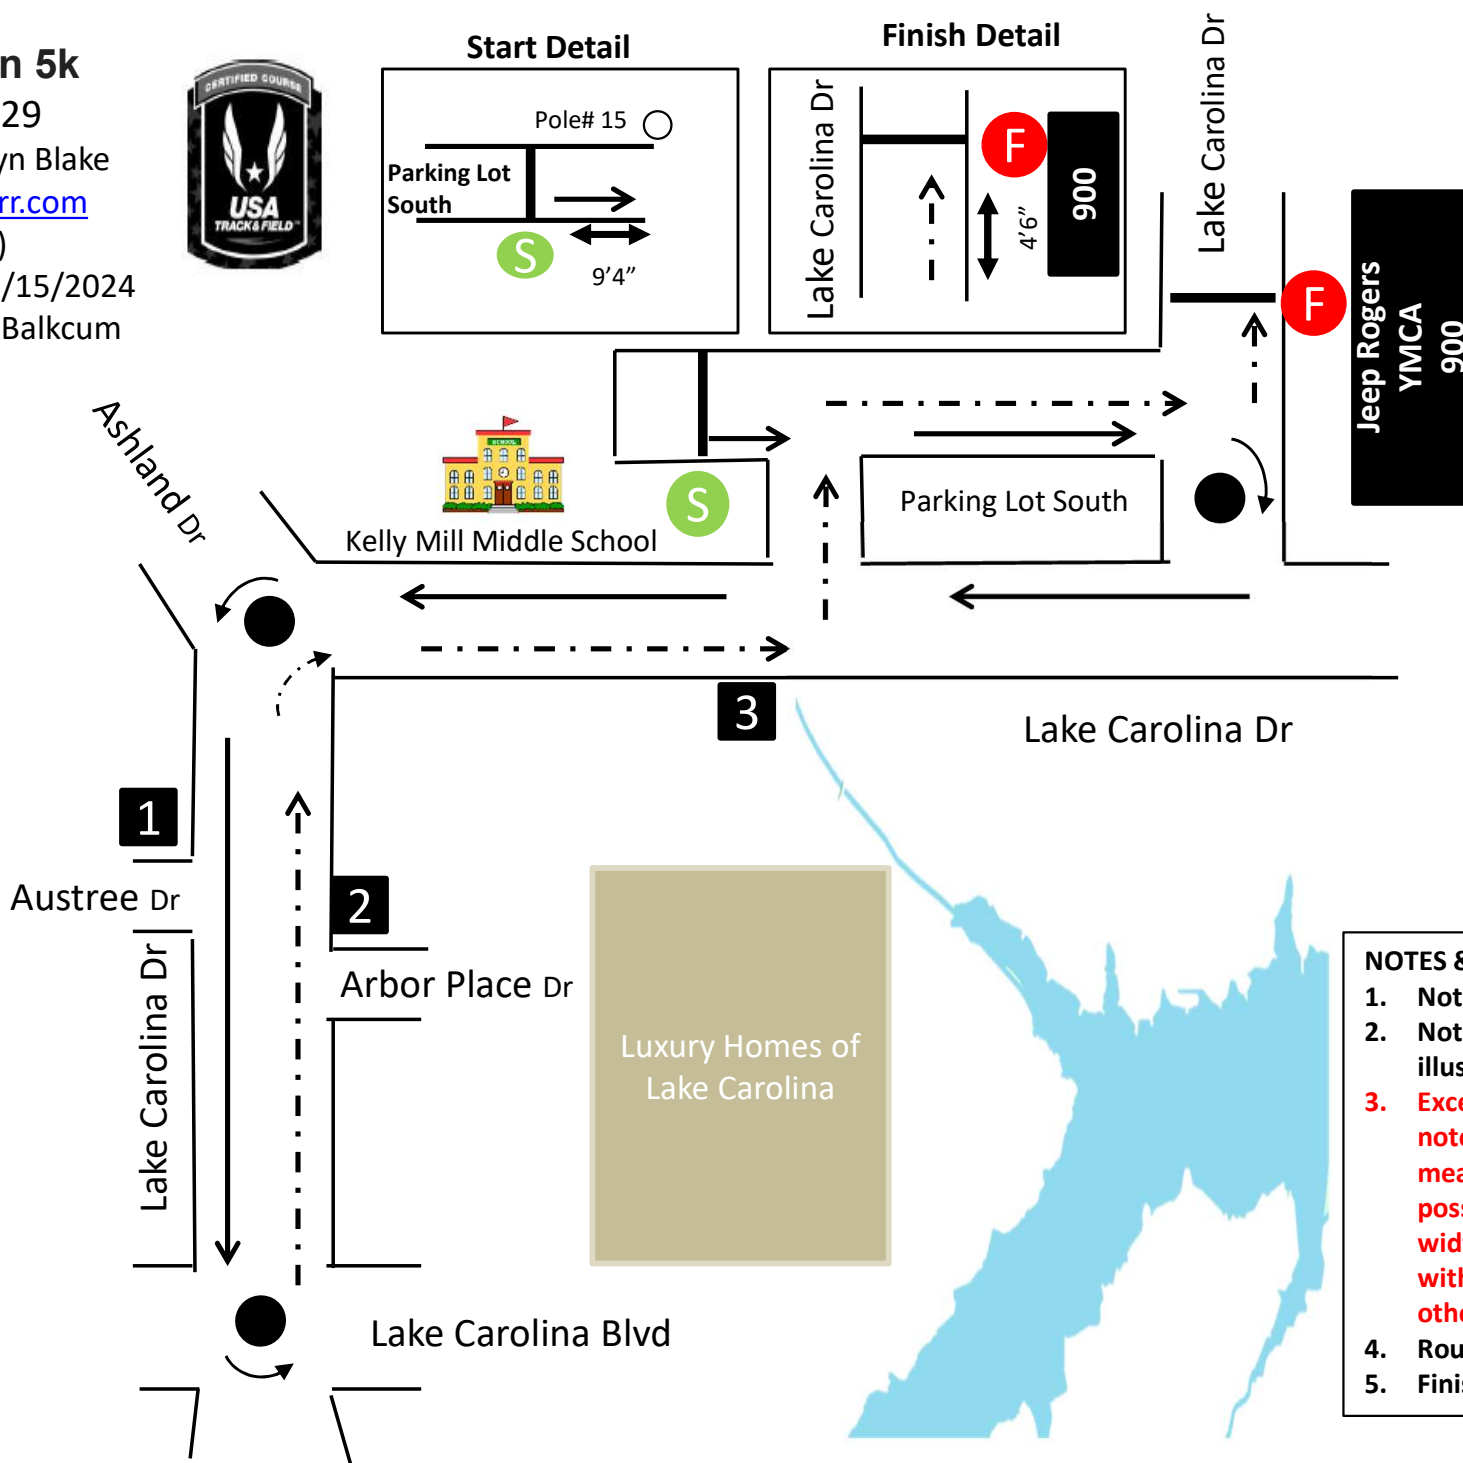

## Start Detail

## Finish Detail

**List of Measured Points**

Start: S side, 9'4" W of Pole #15 of Parking Lot South

1 mile: W side, 8'9" N of intersection Lake Carolina Dr & Austree Dr

2 mile: E side, 8'1" N of intersection Lake Carolina Dr & Arbor Place Dr

3 mile: S side, 33'3" E of Pole# 22 on Lake Carolina Dr

Finish: E side, 4'6" N of 900 Lake Carolina Dr Front Door

**Elevation**

Start: 374ft

Finish: 374ft

Lower: 331ft

Highest: 403ft

## NOTES & RESTRICTIONS

1. Not to Scale
2. Not all cross streets are illustrated
3. Except where otherwise noted course has been measured on the shortest possible route using full width of the road to within 12" of curbs and other defined edges.
4. Roundabout median = ●
5. Finish Line = - . ->