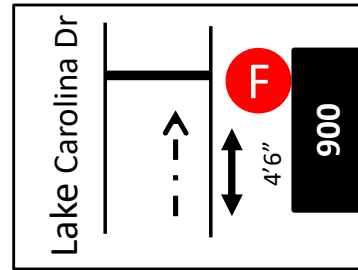

# Resolution Run 5k

Columbia SC 29229

Measured by: Selwyn Blake

[gstrictlyrunnin@sc.rr.com](mailto:gstrictlyrunnin@sc.rr.com)

803-799-iRun(4786)

Measured Date: 12/15/2024

Designed by : Scott Balkcum

## Finish Detail

**List of Measured Points**

Start: S side, 9'4" W of Pole #15 of Parking Lot South

1 mile: W side, 8'9" N of intersection Lake Carolina Dr & Austree Dr

2 mile: E side, 8'1" N of intersection Lake Carolina Dr & Arbor Place Dr

3 mile: S side, 33'3" E of Pole# 22 on Lake Carolina Dr

Finish: E side, 4'6" N of 900 Lake Carolina Dr Front Door

**Elevation**

Start: 374ft

Finish: 374ft

Lower: 331ft

Highest: 403ft

## NOTES & RESTRICTIONS

1. Not to Scale
2. Not all cross streets are illustrated
3. Except where otherwise noted course has been measured on the shortest possible route using full width of the road to within 12" of curbs and other defined edges.
4. Roundabout median = ●
5. Finish Line = - . ->