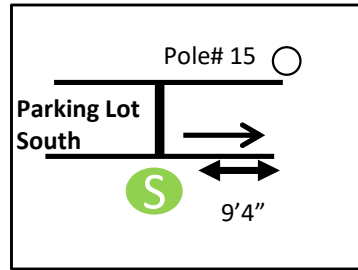

# Resolution Run 5k

Columbia SC 29229

Measured by: Selwyn Blake

[gstrictlyrunnin@sc.rr.com](mailto:gstrictlyrunnin@sc.rr.com)

803-799-iRun(4786)

Measured Date: 12/15/2024

Designed by : Scott Balkcum

## Finish Detail

**List of Measured Points**

Start: S side, 9'4" W of Pole #15 of Parking Lot South

1 mile: W side, 8'9" N of intersection Lake Carolina Dr & Austree Dr

2 mile: E side, 8'1" N of intersection Lake Carolina Dr & Arbor Place Dr

3 mile: S side, 33'3" E of Pole# 22 on Lake Carolina Dr

Finish: E side, 4'6" N of 900 Lake Carolina Dr Front Door

**Elevation**

Start: 374ft

Finish: 374ft

Lower: 331ft

Highest: 403ft

## NOTES & RESTRICTIONS

1. Not to Scale
2. Not all cross streets are illustrated
3. Except where otherwise noted course has been measured on the shortest possible route using full width of the road to within 12" of curbs and other defined edges.
4. Roundabout median = ●
5. Finish Line = - . ->